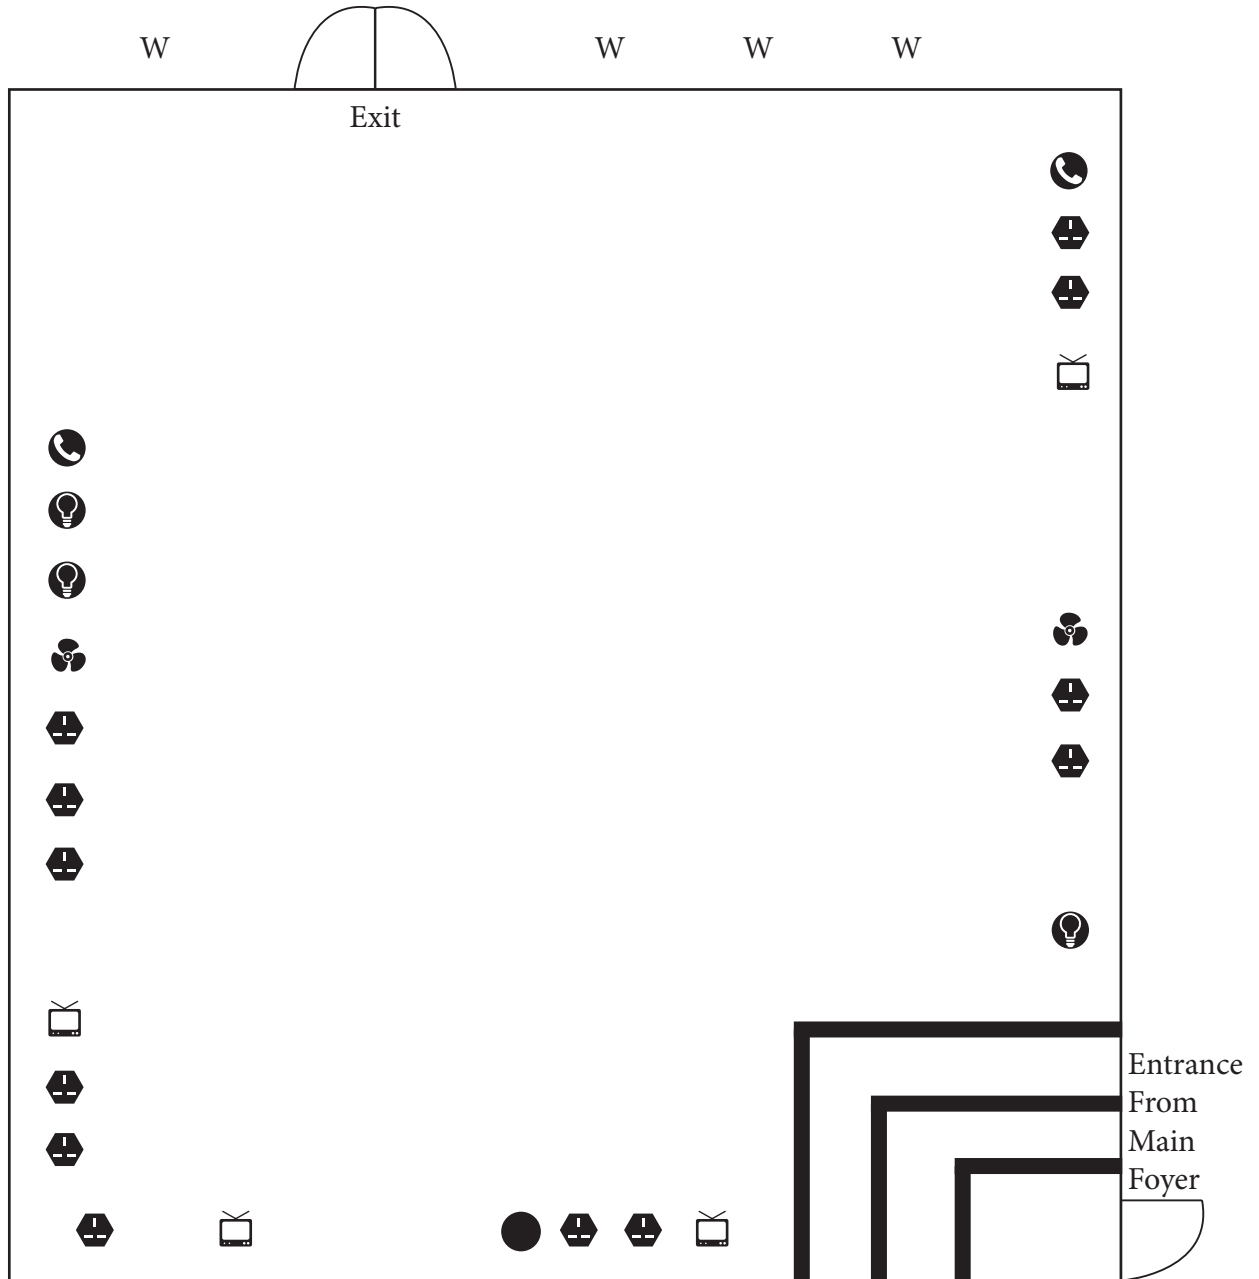

Mespil Suite

Mespil Suite	
M	11.5 L x 10.4 W x 3.1 H
F	37.9 L x 34.1 W x 10.4 H

Features Legend			
	Telephone Lines		Sockets
	Air Handling		TV Extension
	Light Switches (programming)		Microphone Point
	Computer Input Point		WIFI Throughout